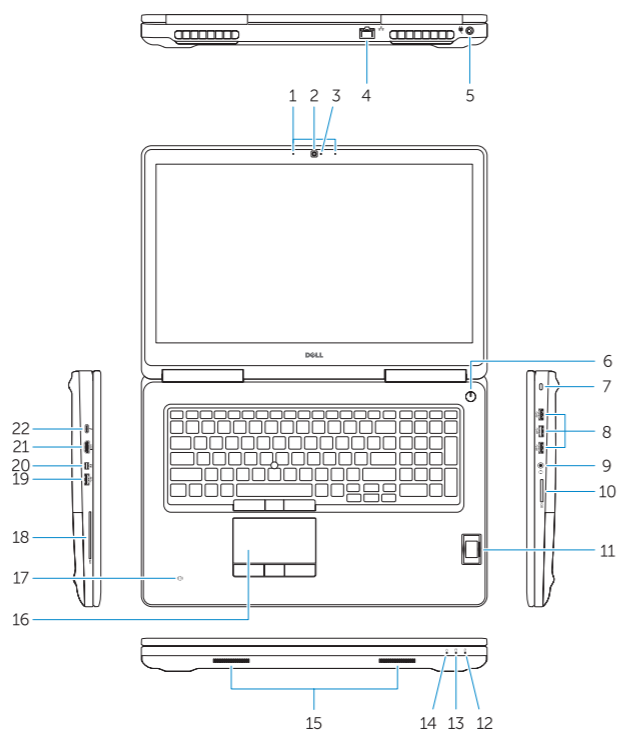

Dell Precision -7710 系列

Features

功能部件 | 功能 | 外觀 | 기능

1. Microphone
2. Camera (optional)
3. Camera-status light (optional)
4. Network connector
5. Power connector
6. Power button
7. Security-cable slot
8. USB 3.0 connector
9. Headset connector
10. Memory card reader
11. Fingerprint reader (optional)
12. Battery-status light
13. Hard-drive activity light
14. Power-status light
15. Speakers
16. Touchpad
17. Contactless smartcard reader (optional)
18. Smartcard reader (optional)
19. USB 3.0 connector
20. Mini DisplayPort connector
21. HDMI connector
22. USB-C connector (optional)
23. Docking connector
24. Service-tag label
25. Door and battery release latch