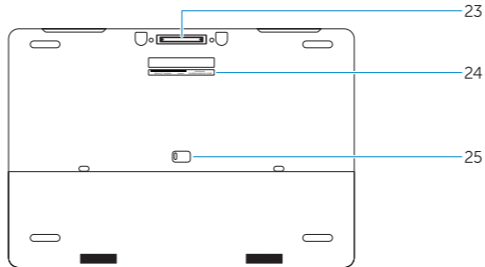

Dell Precision -7710 系列

Features

功能部件 | 功能 | 外觀 | 기능

1. Microphone
2. Camera (optional)
3. Camera-status light (optional)
4. Network connector
5. Power connector
6. Power button
7. Security-cable slot
8. USB 3.0 connector
9. Headset connector
10. Memory card reader
11. Fingerprint reader (optional)
12. Battery-status light
13. Hard-drive activity light
14. Power-status light
15. Speakers
16. Touchpad
17. Contactless smartcard reader (optional)
18. Smartcard reader (optional)
19. USB 3.0 connector
20. Mini DisplayPort connector
21. HDMI connector
22. USB-C connector (optional)
23. Docking connector
24. Service-tag label
25. Door and battery release latch